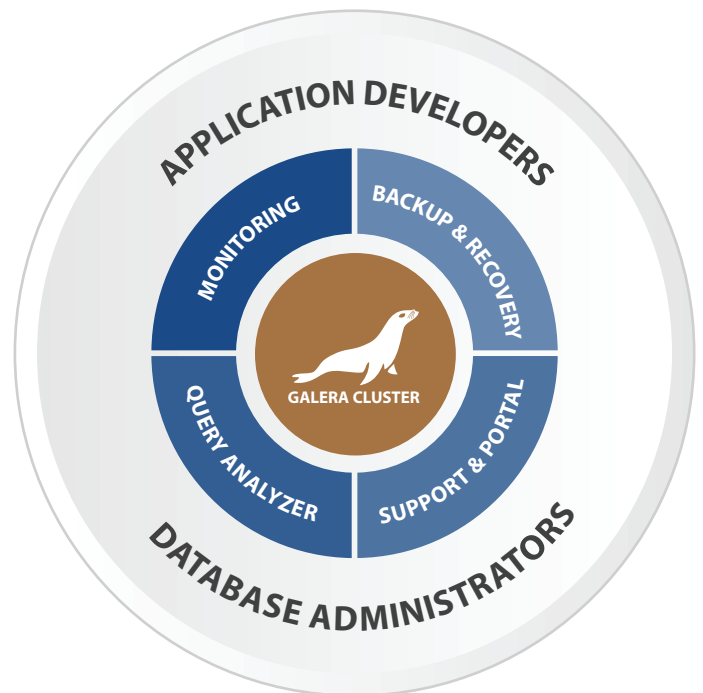

# MariaDB Enterprise Cluster

*Building highly available, enterprise-grade applications has never been easier*

MariaDB Enterprise Cluster is an easily deployed HA solution that gives you true competitive advantages, by helping your enterprise to achieve service level objectives for high availability in the most cost-effective manner.

With MariaDB Enterprise Cluster, your application is always online, 24x365. Whether you are upgrading your database, system software or hardware – or recovering from a disaster – you can count on zero app downtime with MariaDB Enterprise Cluster.

It's easy to scale your database layer with MariaDB Enterprise Cluster. With just a few clicks, no downtime, and no changes to your app, you can grow your cluster to dozens of nodes either on-premise or in the Cloud whilst keeping your workload evenly distributed. This results in cost effective solutions that reduce business risk and achieve unique levels of data protection, availability, performance and return on investment.